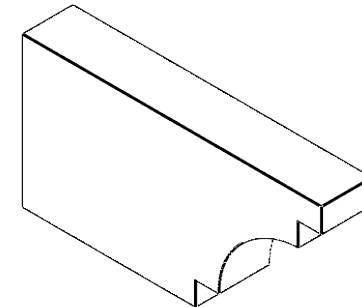

ITEM NUMBER: RFTURS020X06000X12000X006MED00RCPR

2"W X 6"H X 12"L TIMBERTHANE ROUGH CEDAR MEDITERRANEAN FAUX WOOD SOLID RAFTER TAIL, 6"L END, PRIMED TAN

SIDE PROFILE

FRONT PROFILE

ISOMETRIC

GENERATED DATE : 03/02/2023

EKENA MILLWORK
2300 WEST MAIN ST.
CLARKSVILLE, TX 75426
TOLL FREE: 866-607-0453
WWW.EKENAMILLWORK.COM

NOTES

1. INSTALLATION TO BE COMPLETED IN ACCORDANCE WITH MANUFACTURER'S SPECIFICATIONS.
2. DRAWING MAY NOT BE TO SCALE
3. THIS DRAWING IS INTENDED FOR DESIGN AND PLANNING PURPOSES ONLY.
4. ALL INFORMATION CONTAINED HEREIN WAS CURRENT AT THE TIME OF DEVELOPMENT BUT MUST BE REVIEWED AND APPROVED BY THE PRODUCT MANUFACTURER TO BE CONSIDERED ACCURATE.
5. TIMBERTHANE ARCHITECTURAL PRODUCTS ARE MADE FROM HIGH DENSITY URETHANE AND COME FACTORY PRIMED