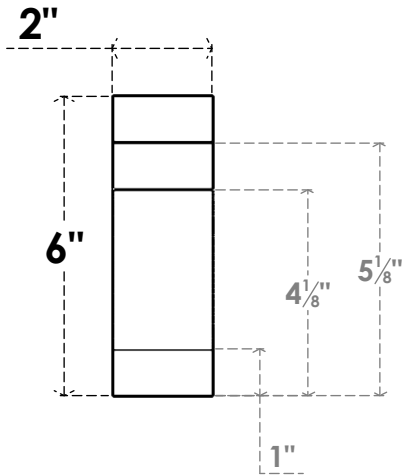

ITEM NUMBER: RFTURS020X06000X12000X006MED00RCPR

2"W X 6"H X 12"L TIMBERTHANE ROUGH CEDAR MEDITERRANEAN FAUX WOOD SOLID RAFTER TAIL, 6"L END, PRIMED TAN

SIDE PROFILE

FRONT PROFILE

ISOMETRIC

GENERATED DATE : 03/02/2023