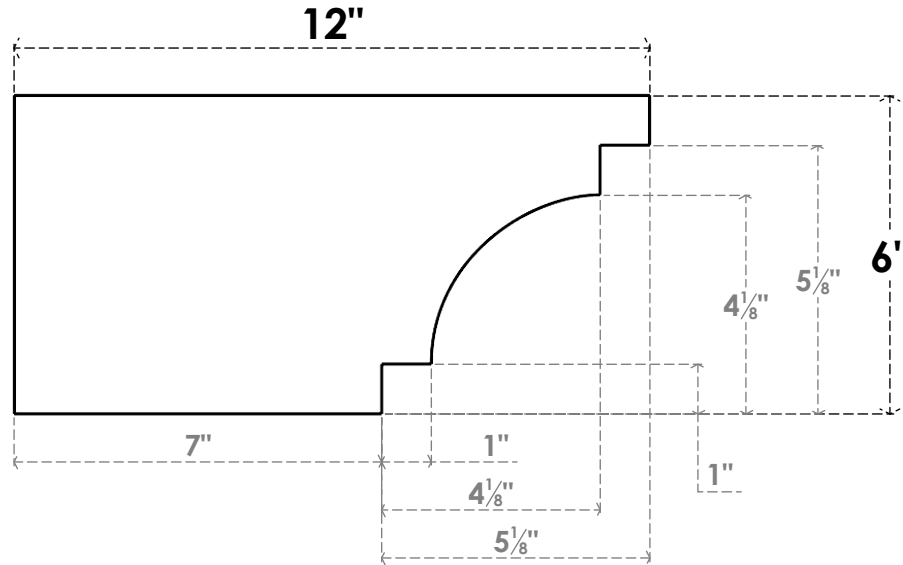

ITEM NUMBER: RFTURS020X06000X12000X006MED00RCPR

2"W X 6"H X 12"L TIMBERTHANE ROUGH CEDAR MEDITERRANEAN FAUX WOOD SOLID RAFTER TAIL, 6"L END, PRIMED TAN

SIDE PROFILE

FRONT PROFILE

ISOMETRIC

GENERATED DATE : 03/02/2023